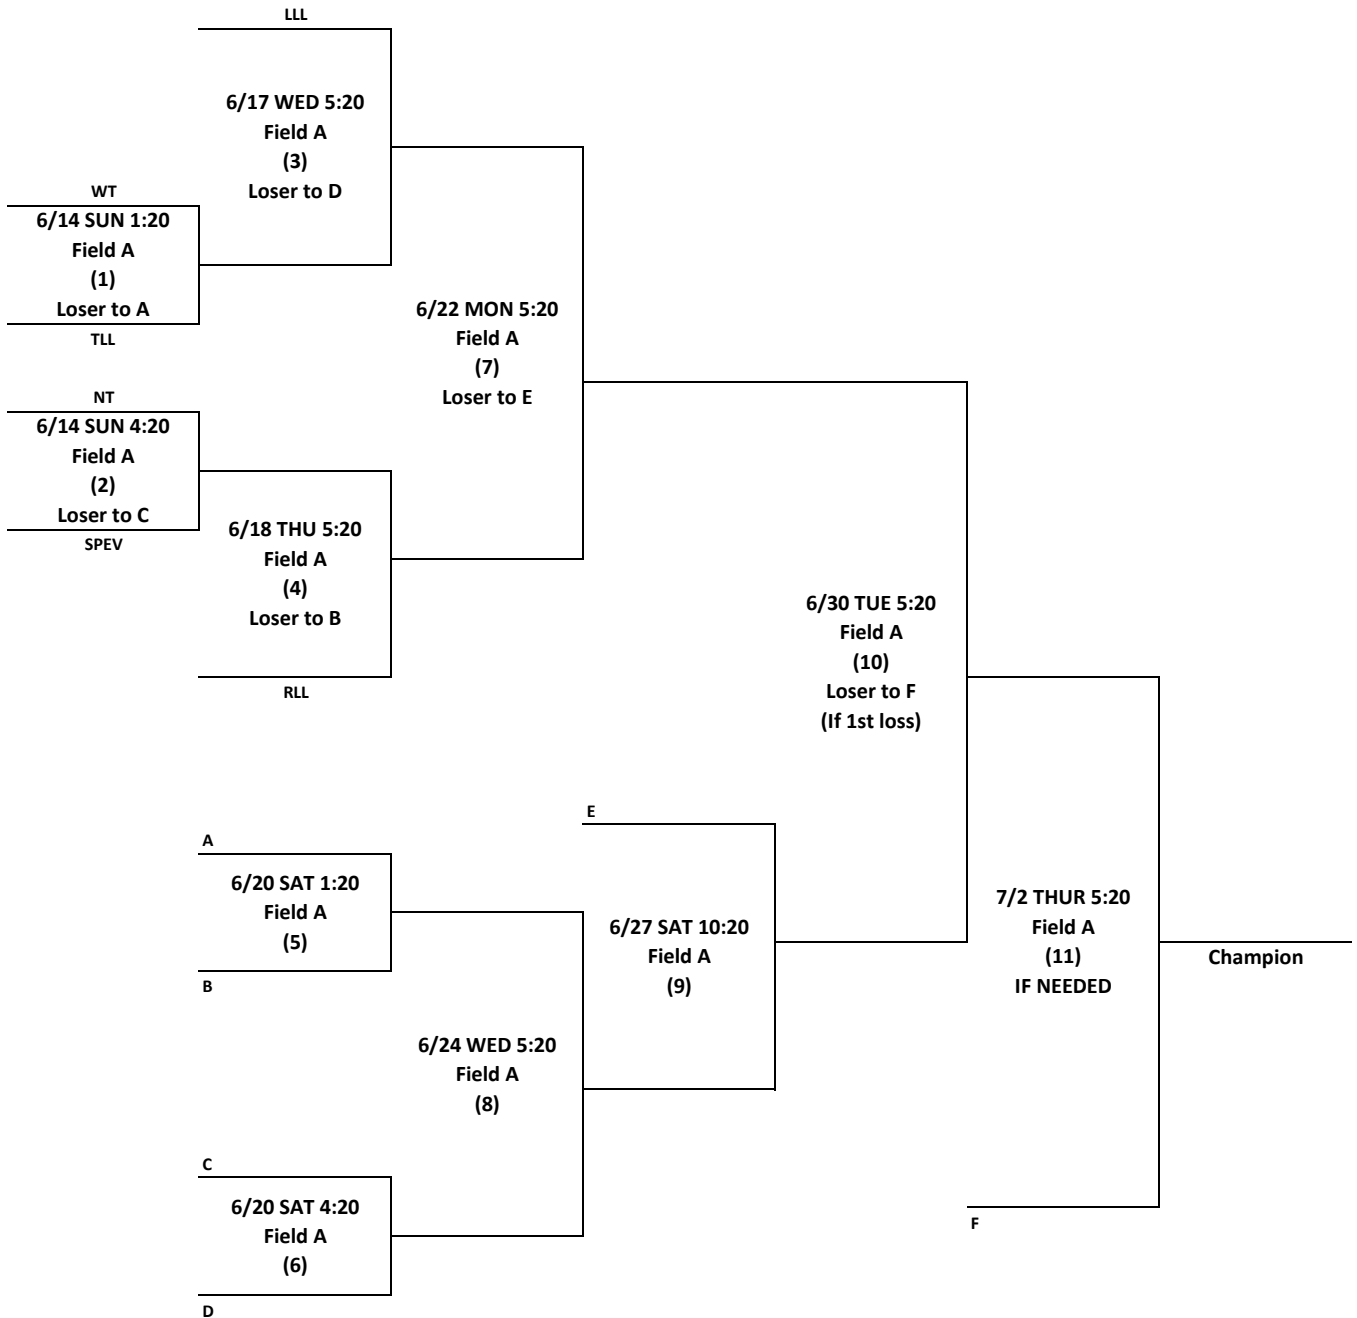

2026 Little League (10yr to 12yr) Baseball All-Stars

www.cad27.com

All Games @ SAN PEDRO / EASTVIEW Little League
 Field Location: 766 N. CENTER St, SAN PEDRO, CA
www.eastviewlittleleague.com